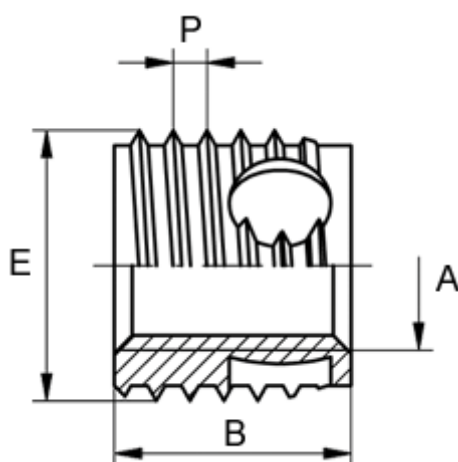

Article number: 12337000035800  
Description: KLEE-coil 337 000 035.800  
M3,5 Brass

## Measures

---

Female thread A	= M3,5
Length B	= 5
Male thread E	= 6.0
Min hole depth blind hole	= 7
Thread pitch P	= 0.80
Type	= 337 000 035 ...